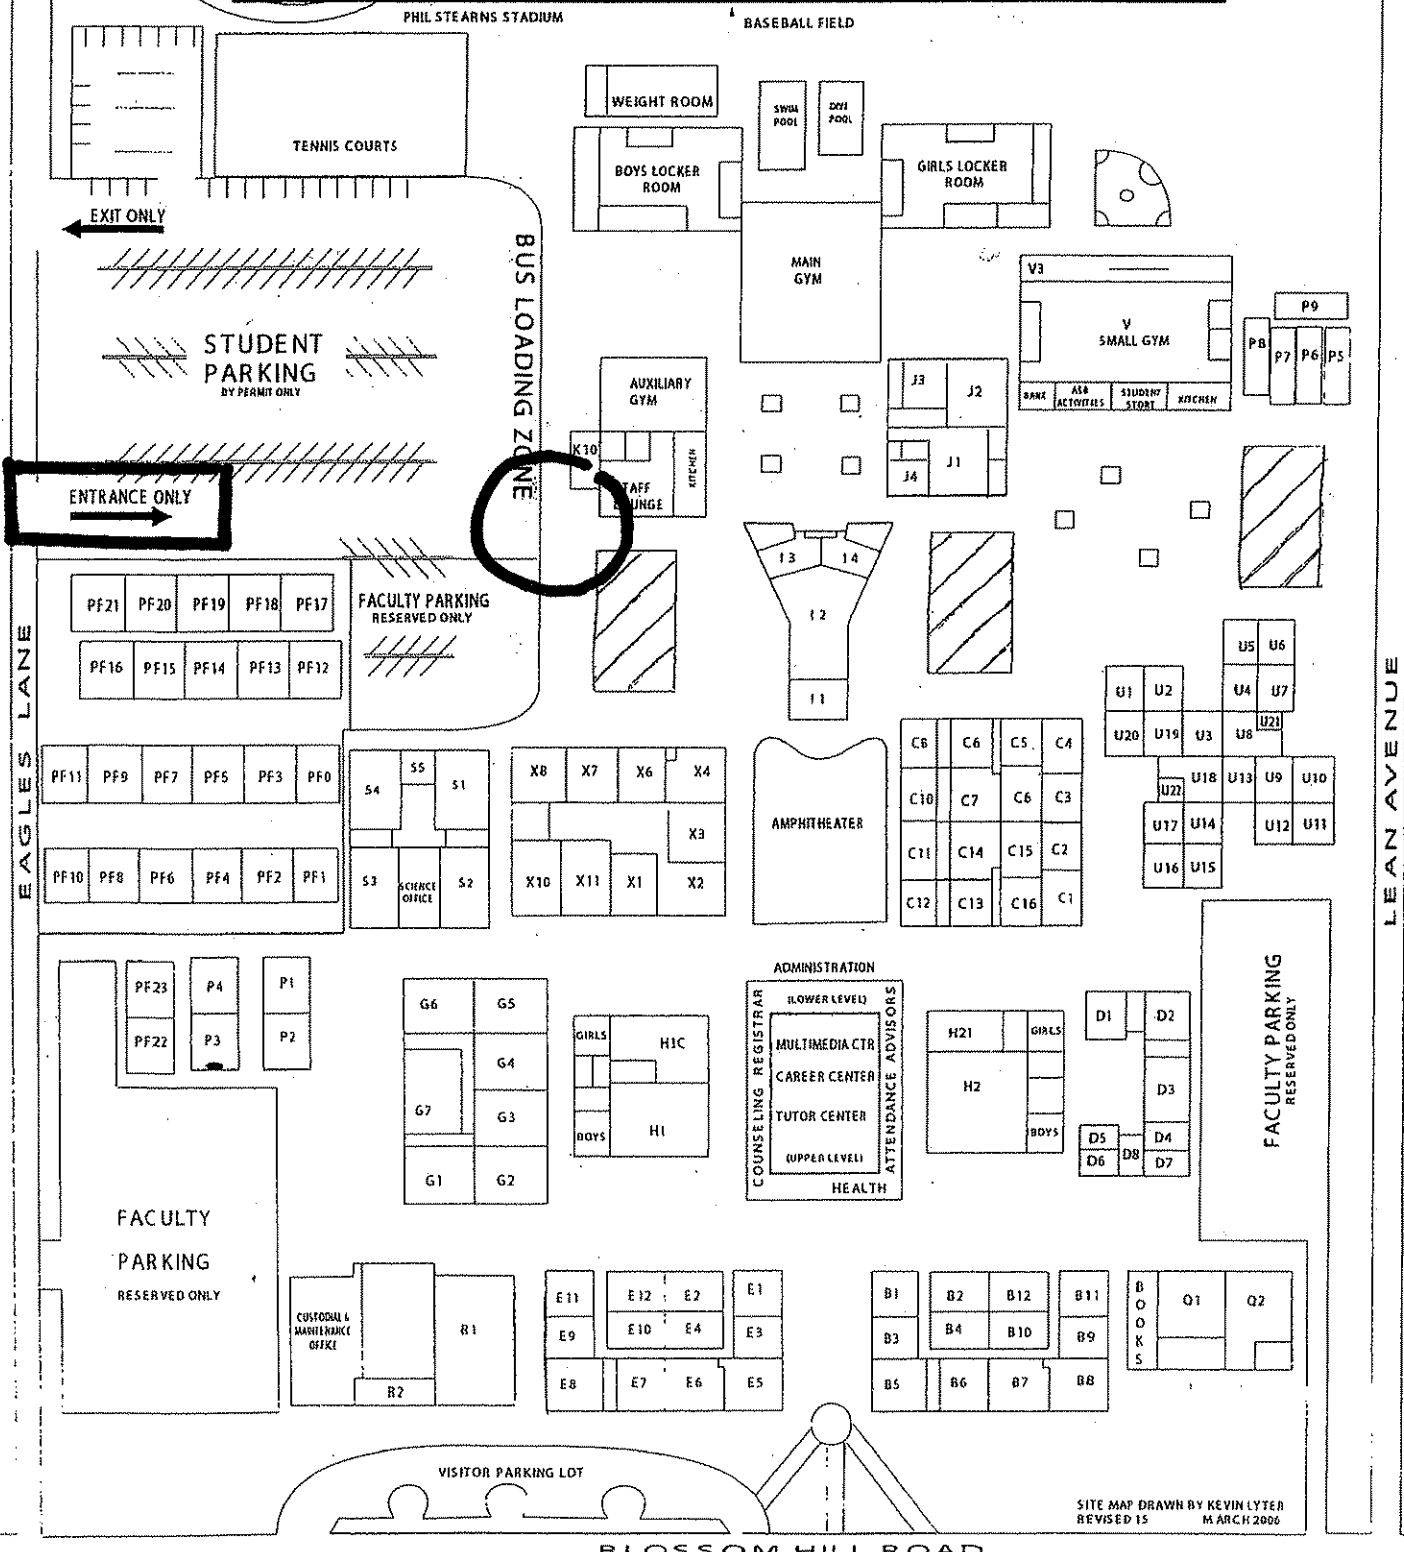

# East Side Union High School District OAK GROVE HIGH SCHOOL

285 Blossom Hill Road

San Jose, CA 95123

(408) 347-6500

**ENTER HERE**

SITE MAP DRAWN BY KEVIN LYTER  
REVISED 15 MARCH 2006

BLOSSOM HILL ROAD